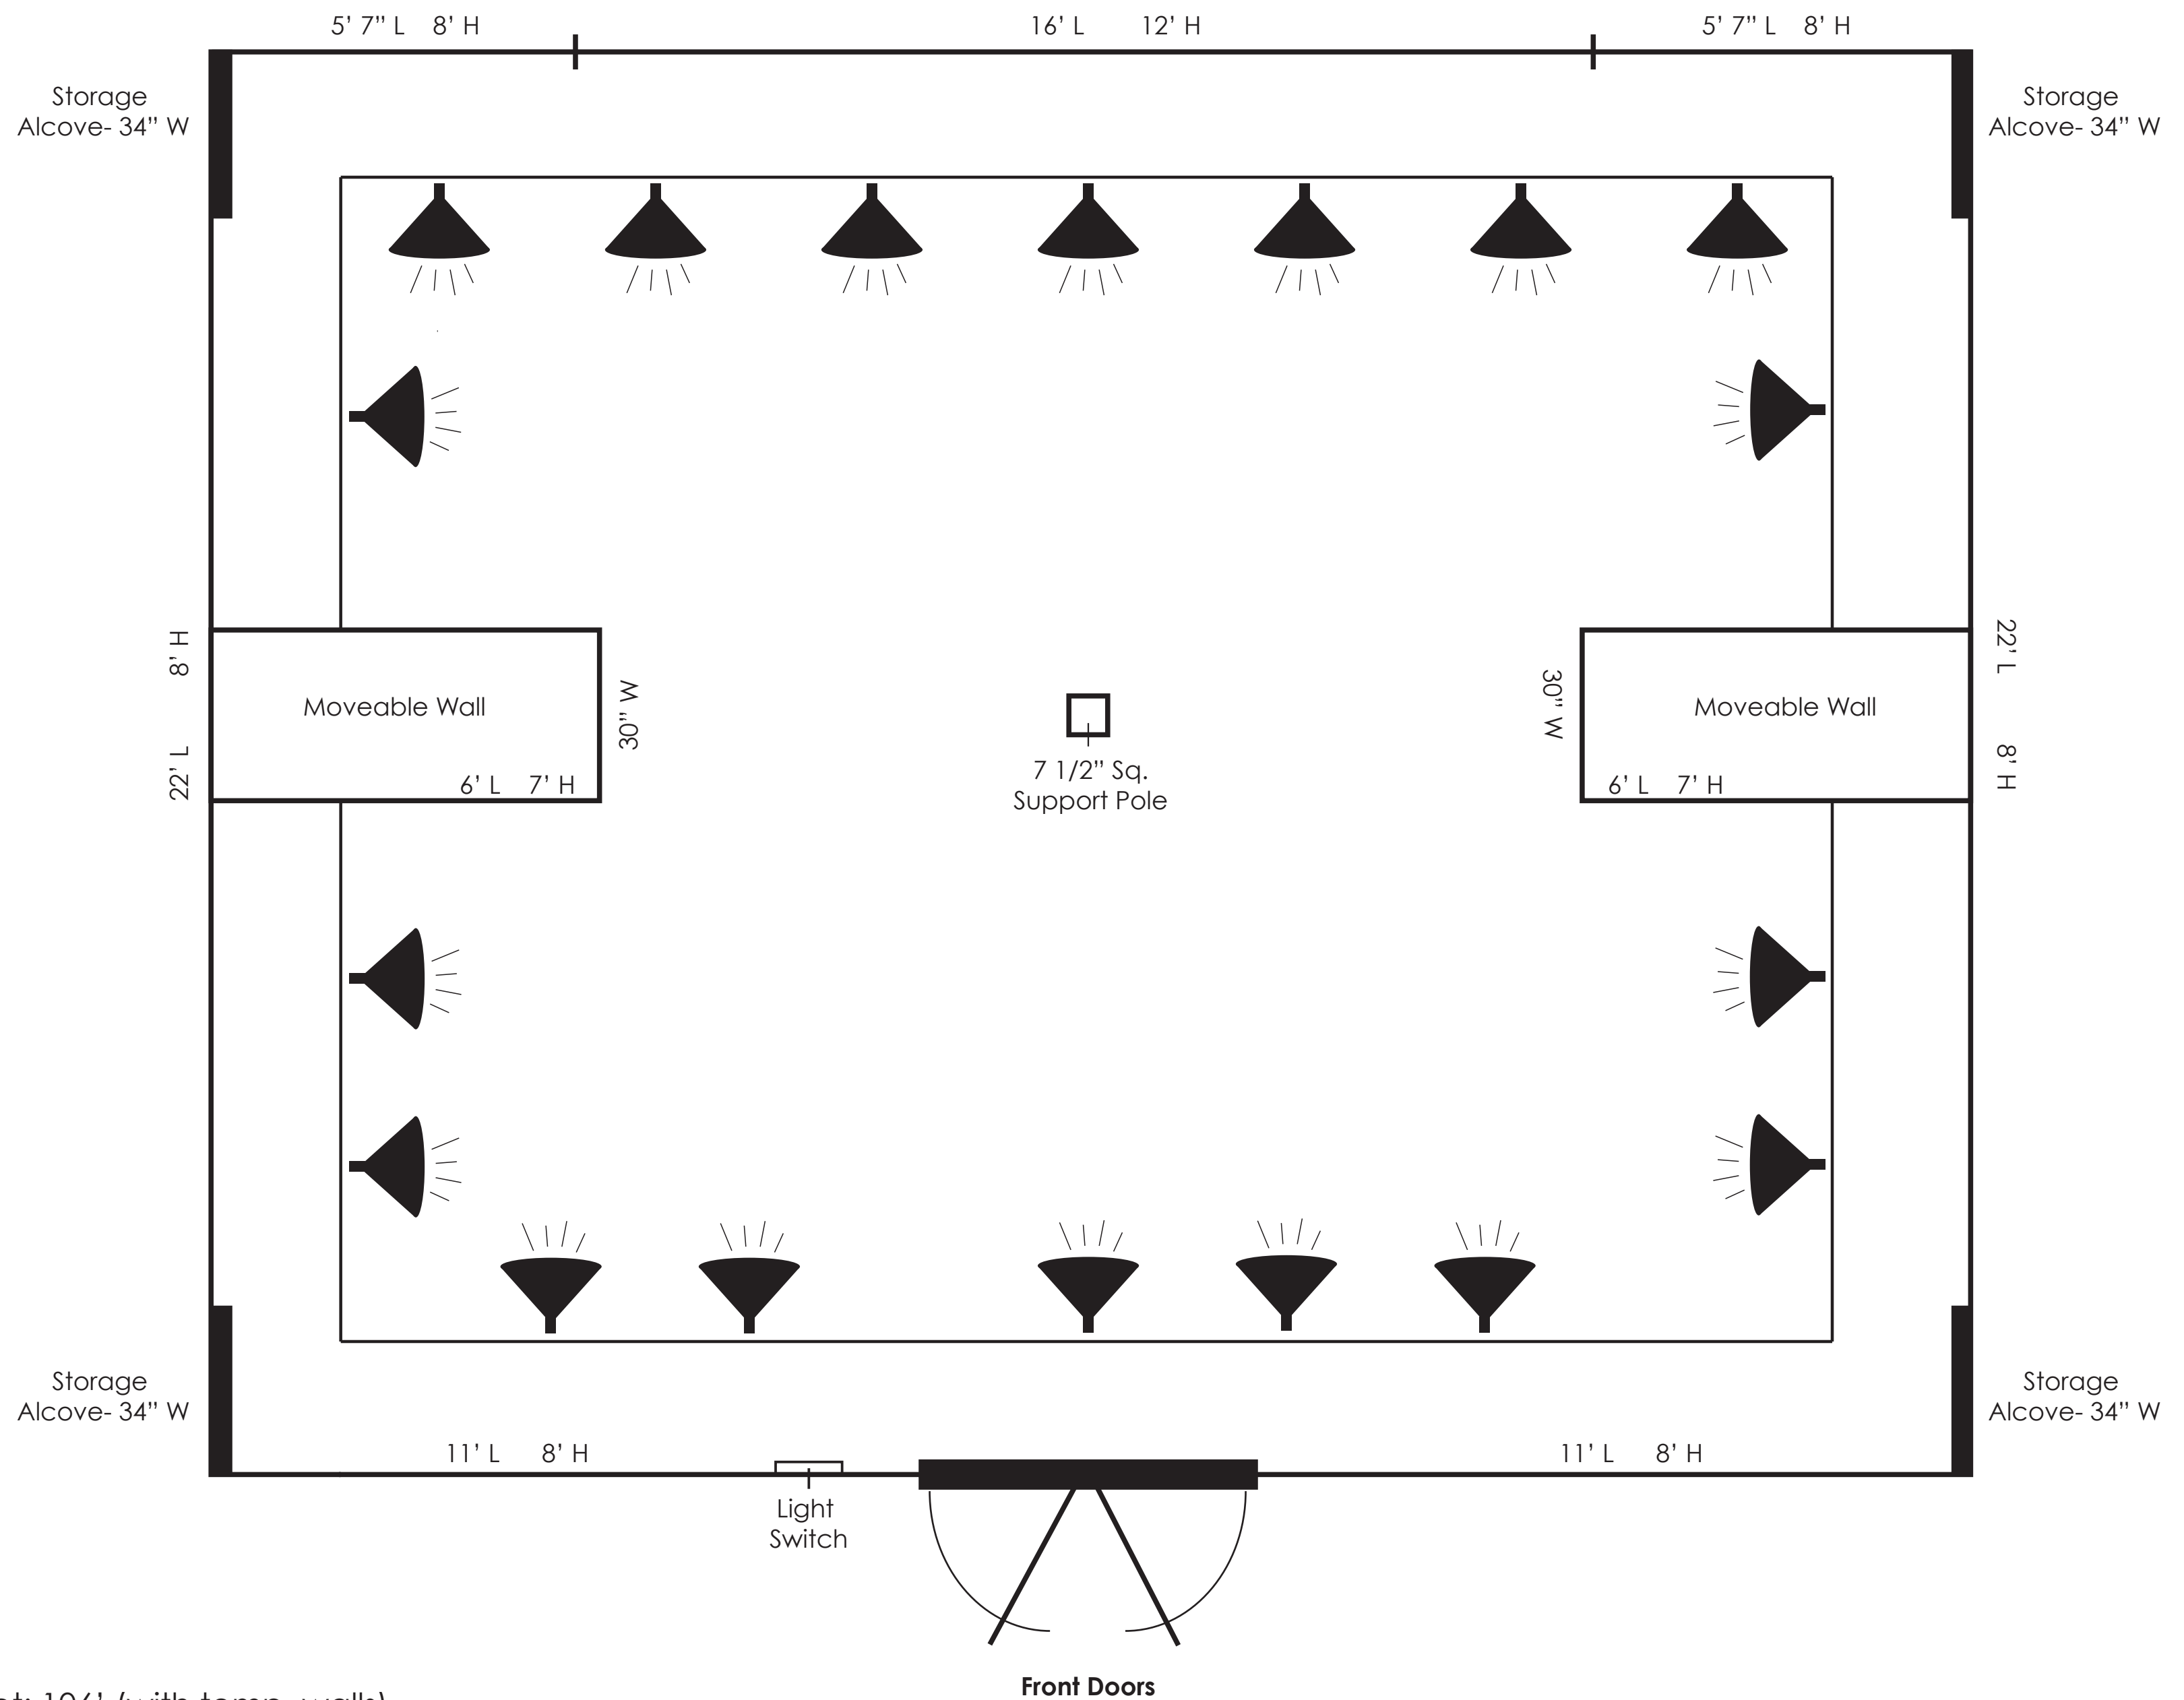

Sonnenschein Gallery

Running Feet: 106' (with temp. walls)