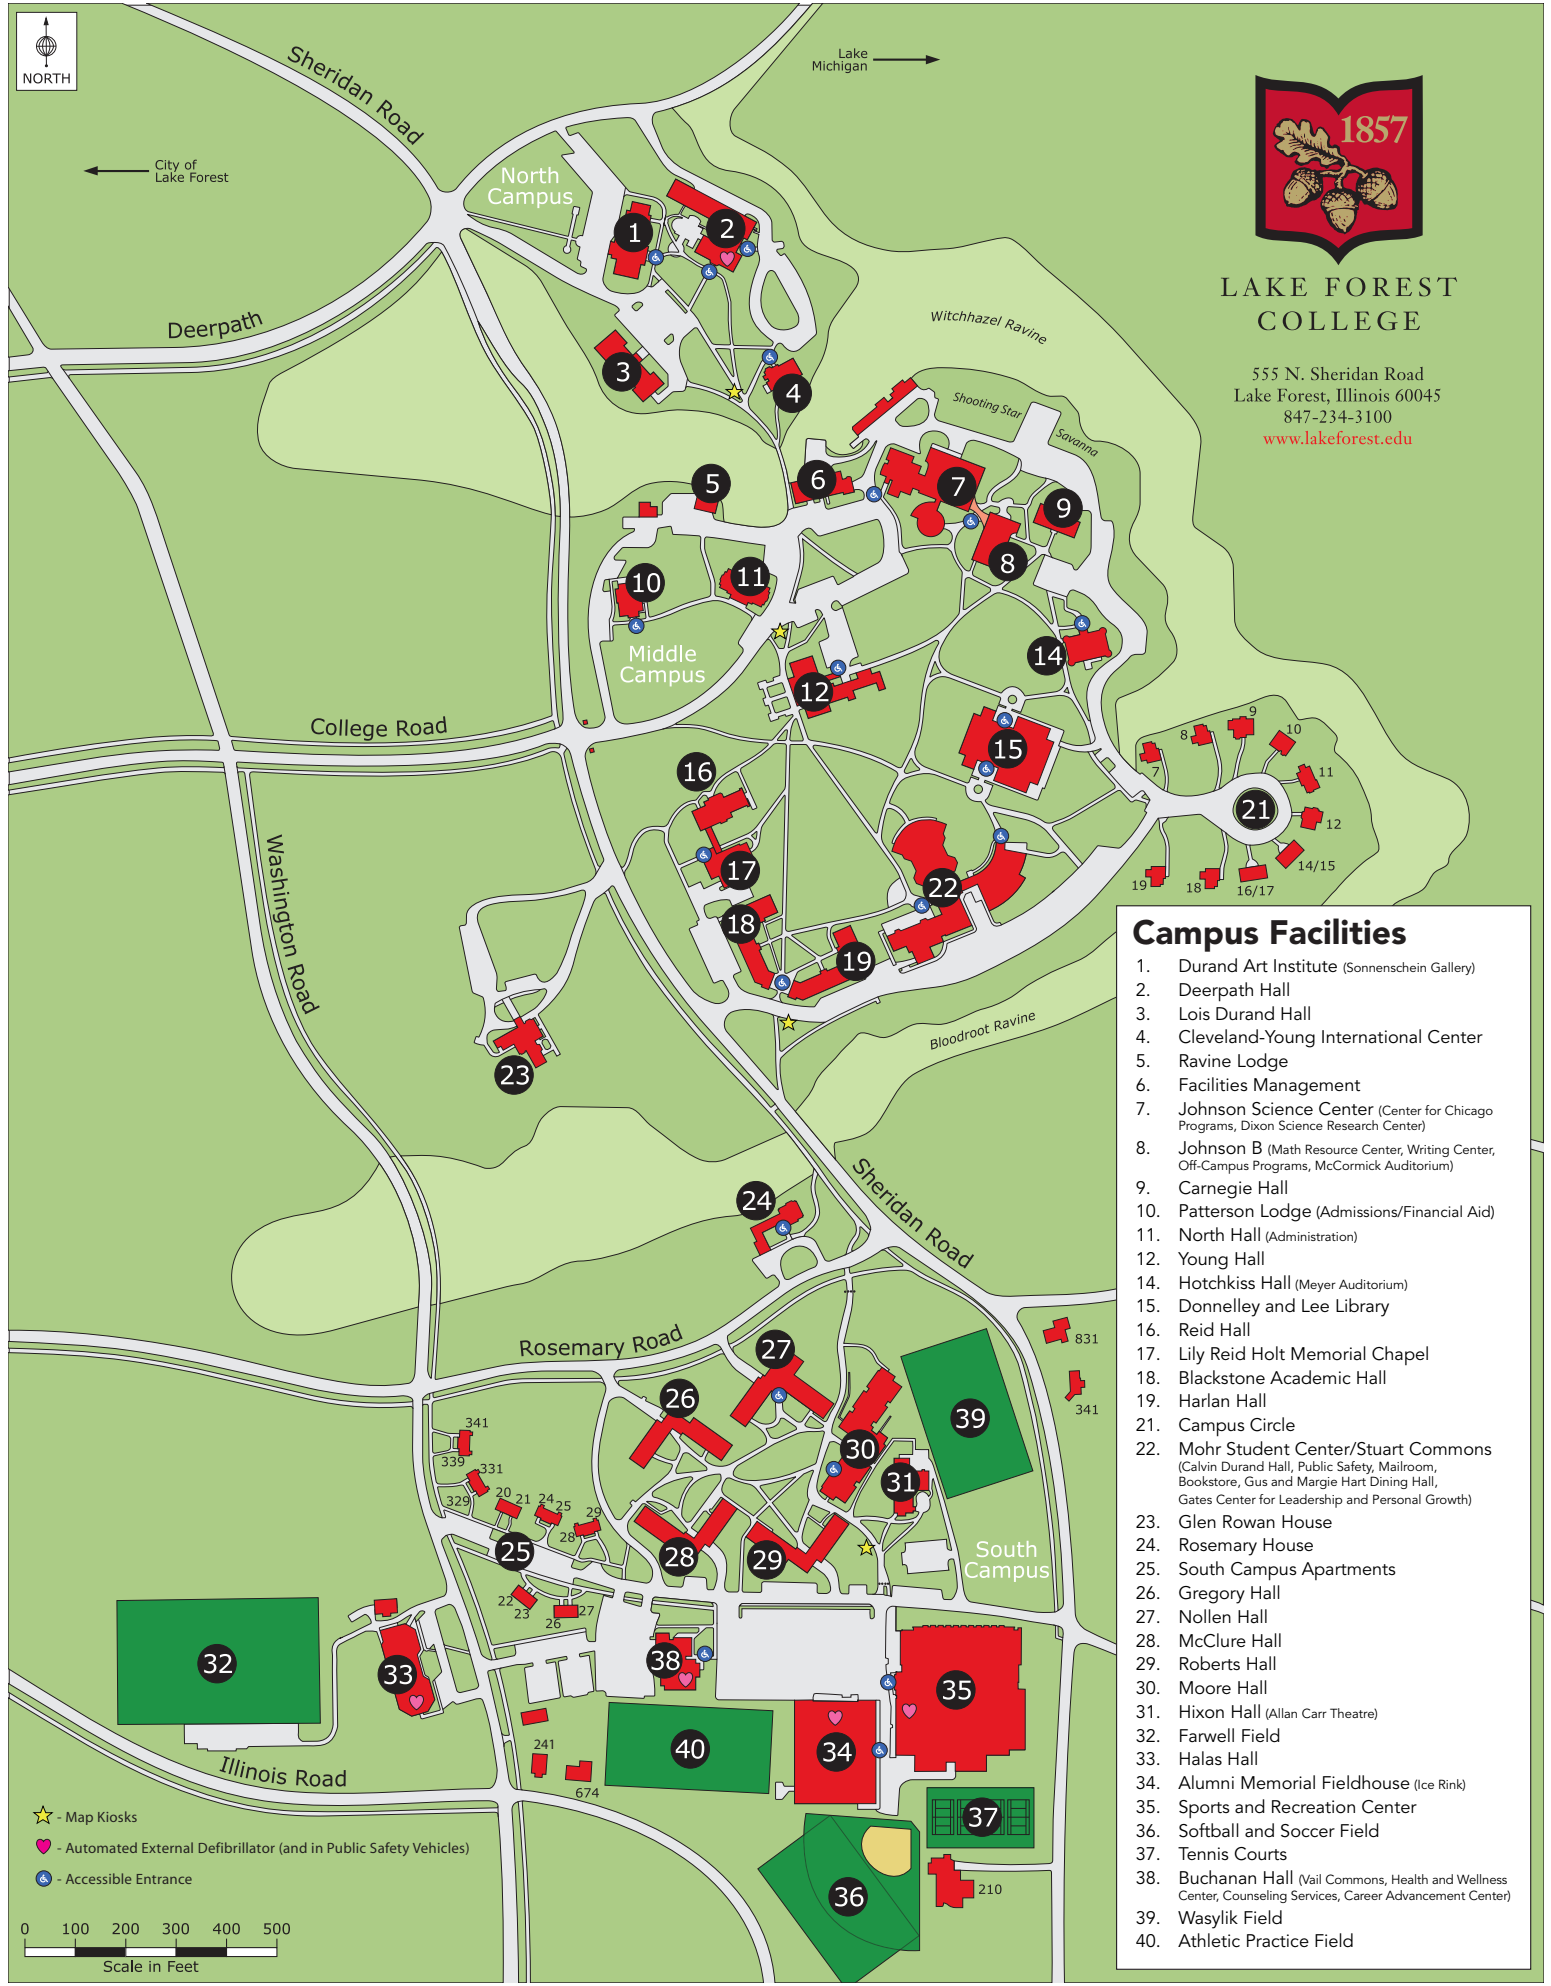

City of Lake Forest

Lake Michigan

LAKE FOREST COLLEGE

555 N. Sheridan Road
Lake Forest, Illinois 60045
847-234-3100
www.lakeforest.edu

Campus Facilities

1. Durand Art Institute (Sonnenschein Gallery)
2. Deerpath Hall
3. Lois Durand Hall
4. Cleveland-Young International Center
5. Ravine Lodge
6. Facilities Management
7. Johnson Science Center (Center for Chicago Programs, Dixon Science Research Center)
8. Johnson B (Math Resource Center, Writing Center, Off-Campus Programs, McCormick Auditorium)
9. Carnegie Hall
10. Patterson Lodge (Admissions/Financial Aid)
11. North Hall (Administration)
12. Young Hall
14. Hotchkiss Hall (Meyer Auditorium)
15. Donnelley and Lee Library
16. Reid Hall
17. Lily Reid Holt Memorial Chapel
18. Blackstone Academic Hall
19. Harlan Hall
21. Campus Circle
22. Mohr Student Center/Stuart Commons (Calvin Durand Hall, Public Safety, Mailroom, Bookstore, Gus and Margie Hart Dining Hall, Gates Center for Leadership and Personal Growth)
23. Glen Rowan House
24. Rosemary House
25. South Campus Apartments
26. Gregory Hall
27. Nollen Hall
28. McClure Hall
29. Roberts Hall
30. Moore Hall
31. Hixon Hall (Allan Carr Theatre)
32. Farwell Field
33. Halas Hall
34. Alumni Memorial Fieldhouse (Ice Rink)
35. Sports and Recreation Center
36. Softball and Soccer Field
37. Tennis Courts
38. Buchanan Hall (Vail Commons, Health and Wellness Center, Counseling Services, Career Advancement Center)
39. Wasylik Field
40. Athletic Practice Field