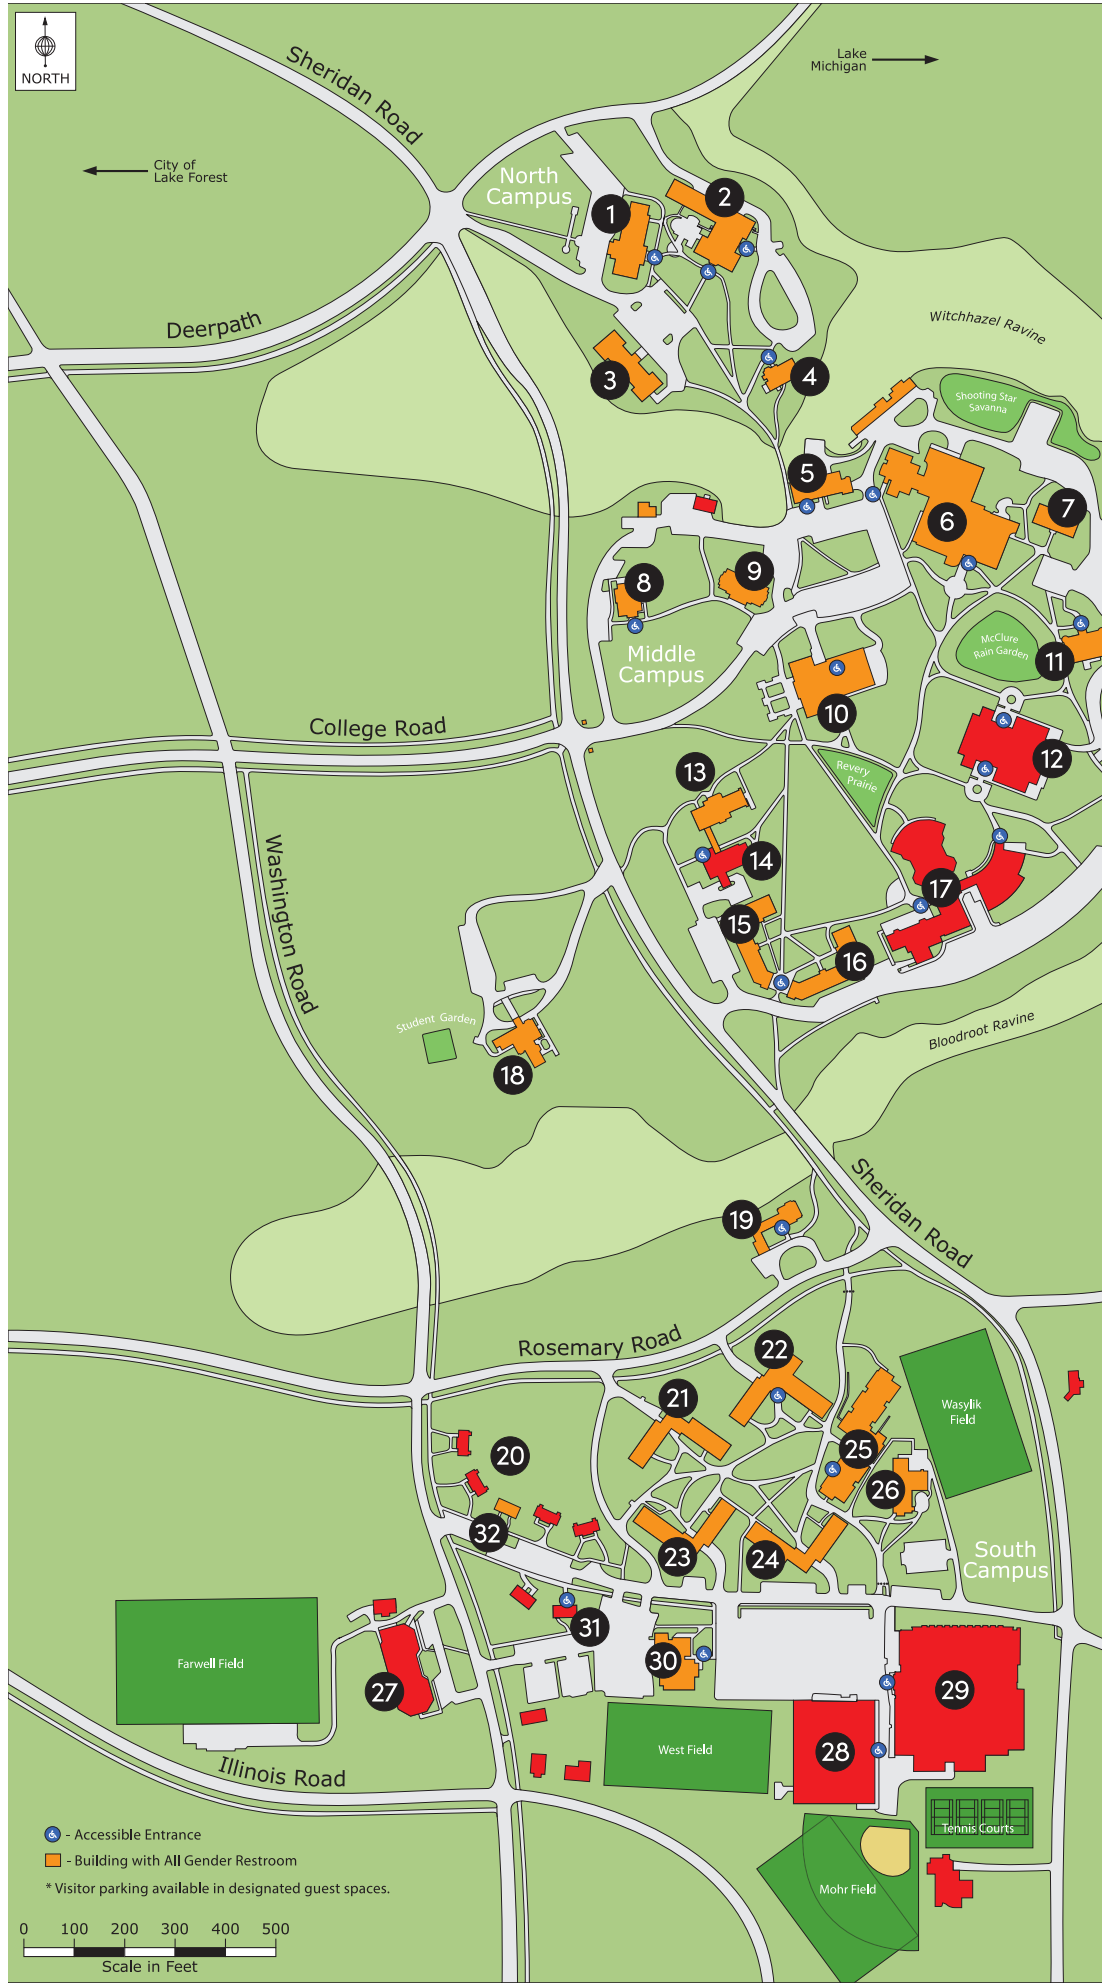

City of Lake Forest

Lake Michigan

LAKE FOREST COLLEGE

555 N. Sheridan Road
Lake Forest, Illinois 60045
847-234-3100
lakeforest.edu

CAMPUS FACILITIES

1. Durand Art Institute (Sonnenschein and Albright Galleries)
2. Deerpath Hall
3. Lois Durand Hall
4. Cleveland-Young Hall
5. Facilities Management
6. Lillard Science Center (McCormick Auditorium)
7. Carnegie Hall
8. Patterson Lodge (Admissions and Financial Aid)
9. North Hall
10. Brown Hall (Tarble Room)
11. Hotchkiss Hall (Meyer Auditorium)
12. Donnelley and Lee Library
13. Reid Hall
14. Lily Reid Holt Memorial Chapel
15. Blackstone Hall
16. Harlan Hall
17. Mohr Student Center (Gear Store)
18. Glen Rowan House
19. Van Ness House
20. South Campus Apartments
21. Gregory Hall
22. Nollen Hall
23. McClure Hall
24. Roberts Hall
25. Moore Hall
26. Hixon Hall (Allan Carr Theater)
27. Halas Hall
28. Ice Rink
29. Sports and Recreation Center
30. Buchanan Hall
31. Public Safety
32. Intercultural House

- Accessible Entrance
 - Building with All Gender Restroom

* Visitor parking available in designated guest spaces.