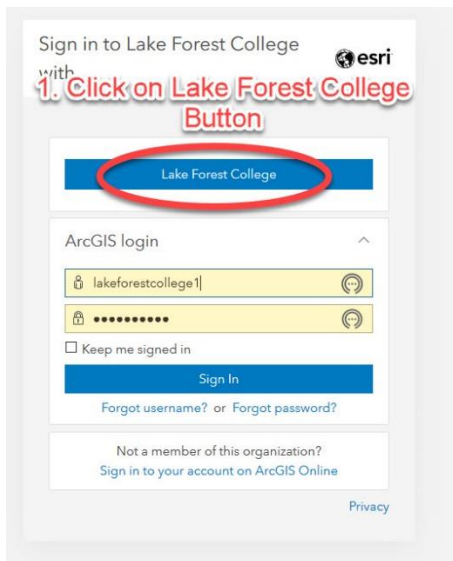

## Signing into ArcGIS Online

1. Open the Lake Forest College hosted ArcGIS Online site here: [ArcGIS Online](#).
2. Click the **Lake Forest College** button.

3. Enter your College **username** and **password**.

LAKE FOREST COLLEGE

**Enter your College Username**

Username

corso

> Forgot your password?

Password

\*\*\*\*\*

> Need Help?