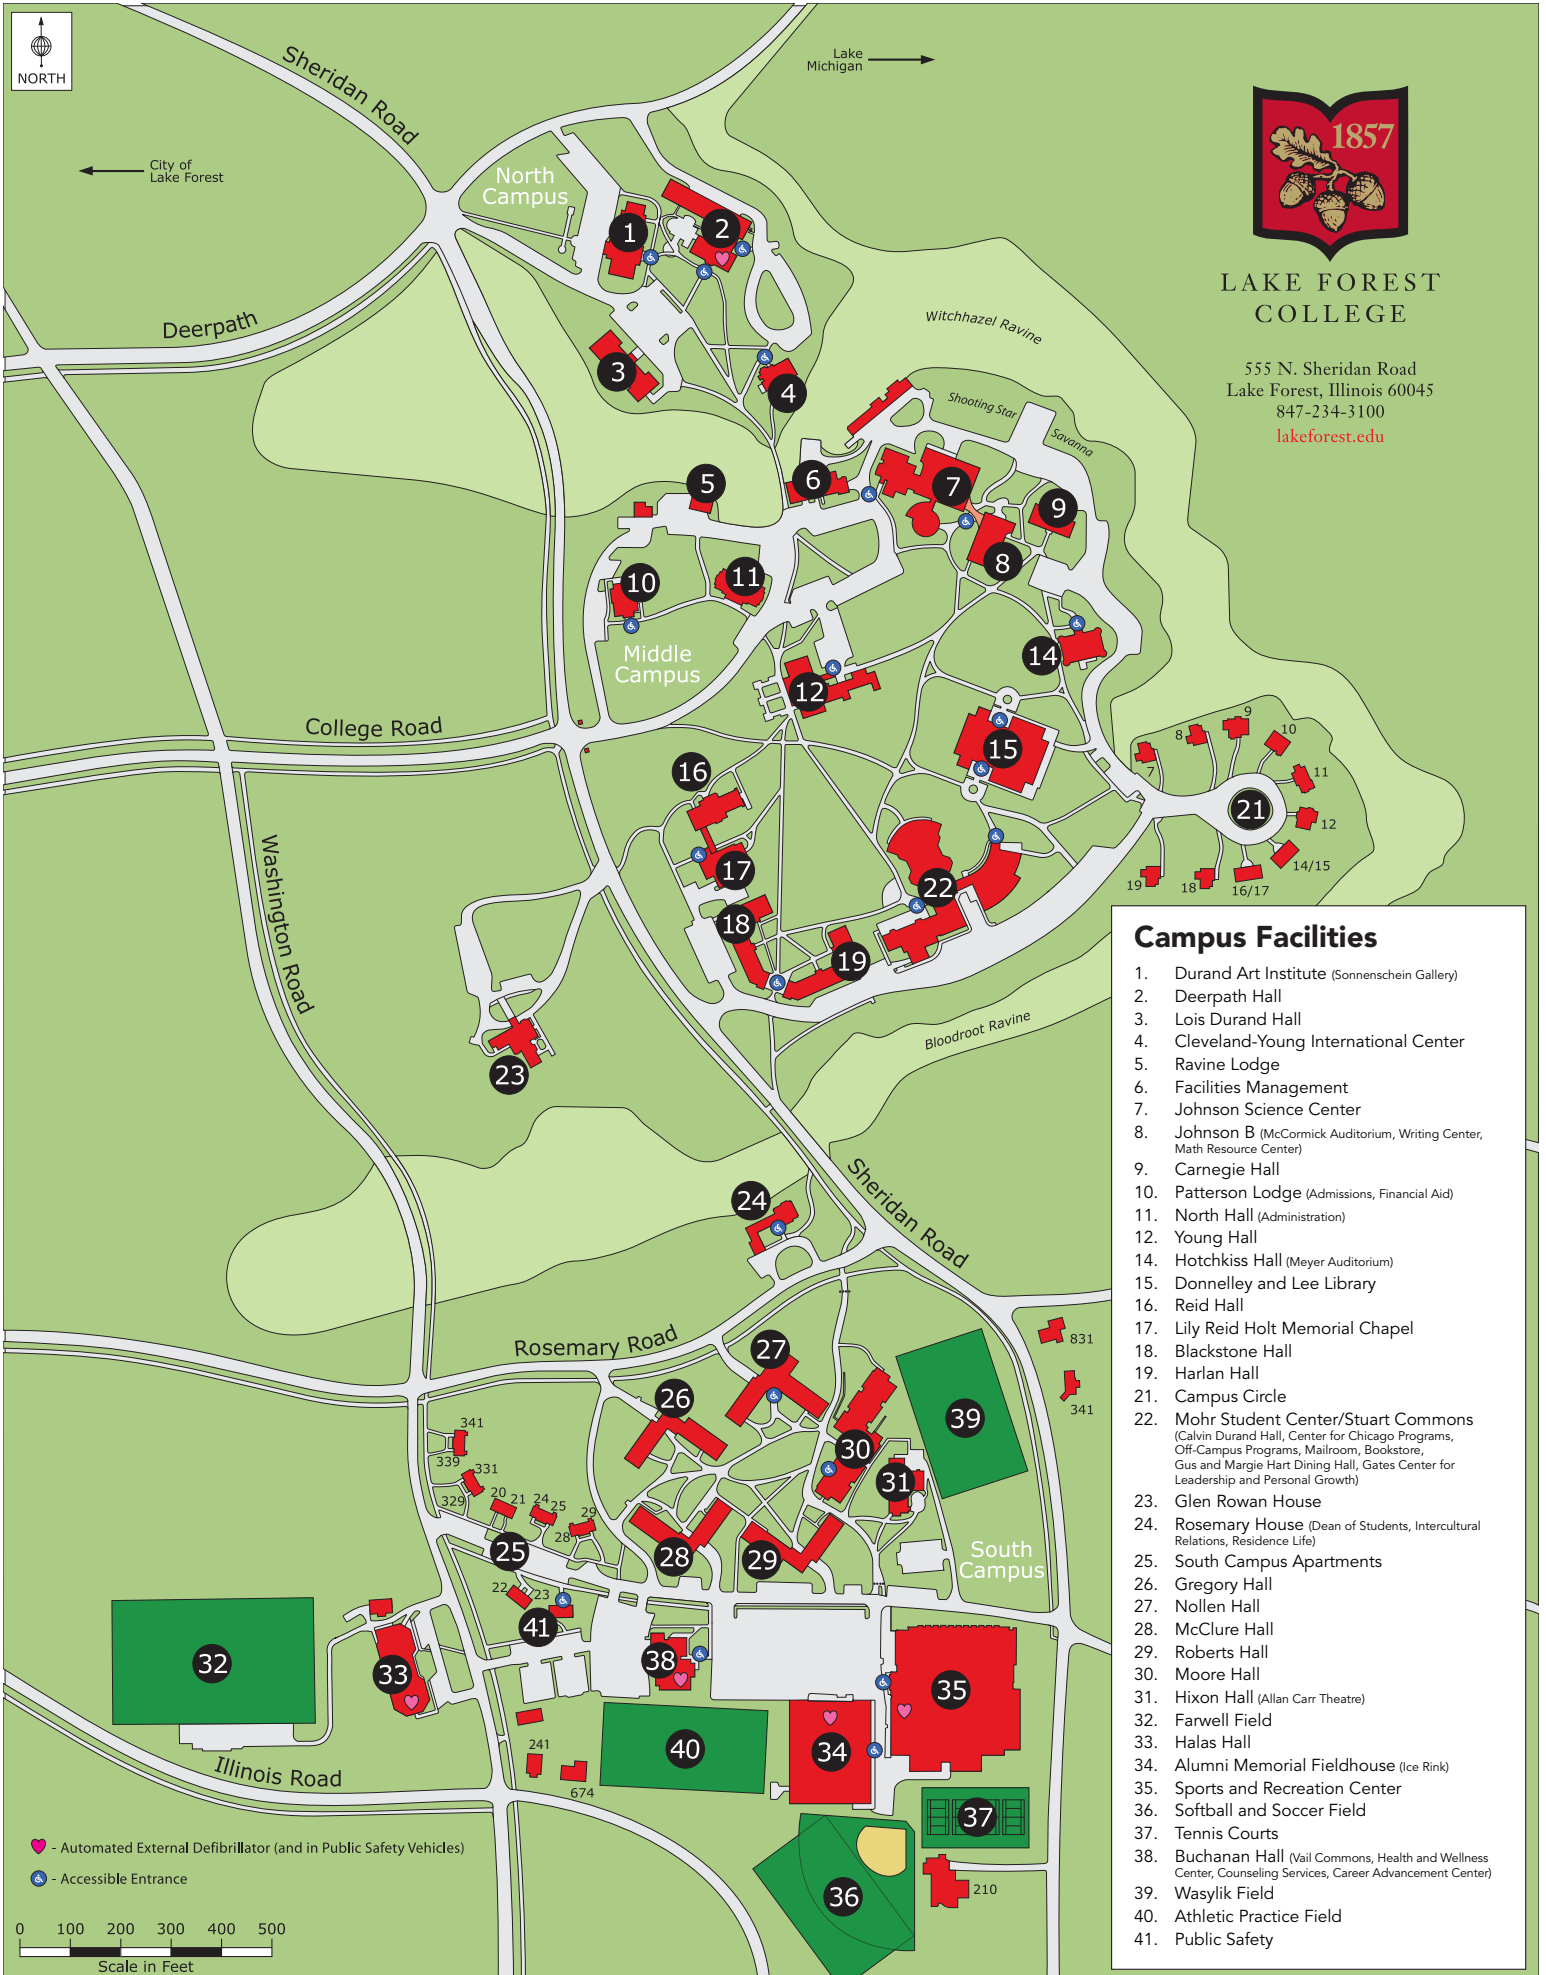

City of Lake Forest

Lake Michigan

LAKE FOREST COLLEGE

555 N. Sheridan Road
Lake Forest, Illinois 60045
847-234-3100
lakeforest.edu

Campus Facilities

1. Durand Art Institute (Sonnenschein Gallery)
2. Deerpath Hall
3. Lois Durand Hall
4. Cleveland-Young International Center
5. Ravine Lodge
6. Facilities Management
7. Johnson Science Center
8. Johnson B (McCormick Auditorium, Writing Center, Math Resource Center)
9. Carnegie Hall
10. Patterson Lodge (Admissions, Financial Aid)
11. North Hall (Administration)
12. Young Hall
14. Hotchkiss Hall (Meyer Auditorium)
15. Donnelley and Lee Library
16. Reid Hall
17. Lily Reid Holt Memorial Chapel
18. Blackstone Hall
19. Harlan Hall
21. Campus Circle
22. Mohr Student Center/Stuart Commons (Calvin Durand Hall, Center for Chicago Programs, Off-Campus Programs, Mailroom, Bookstore, Gus and Margie Hart Dining Hall, Gates Center for Leadership and Personal Growth)
23. Glen Rowan House
24. Rosemary House (Dean of Students, Intercultural Relations, Residence Life)
25. South Campus Apartments
26. Gregory Hall
27. Nollen Hall
28. McClure Hall
29. Roberts Hall
30. Moore Hall
31. Hixon Hall (Allan Carr Theatre)
32. Farwell Field
33. Halas Hall
34. Alumni Memorial Fieldhouse (Ice Rink)
35. Sports and Recreation Center
36. Softball and Soccer Field
37. Tennis Courts
38. Buchanan Hall (Vail Commons, Health and Wellness Center, Counseling Services, Career Advancement Center)
39. Wasylik Field
40. Athletic Practice Field
41. Public Safety