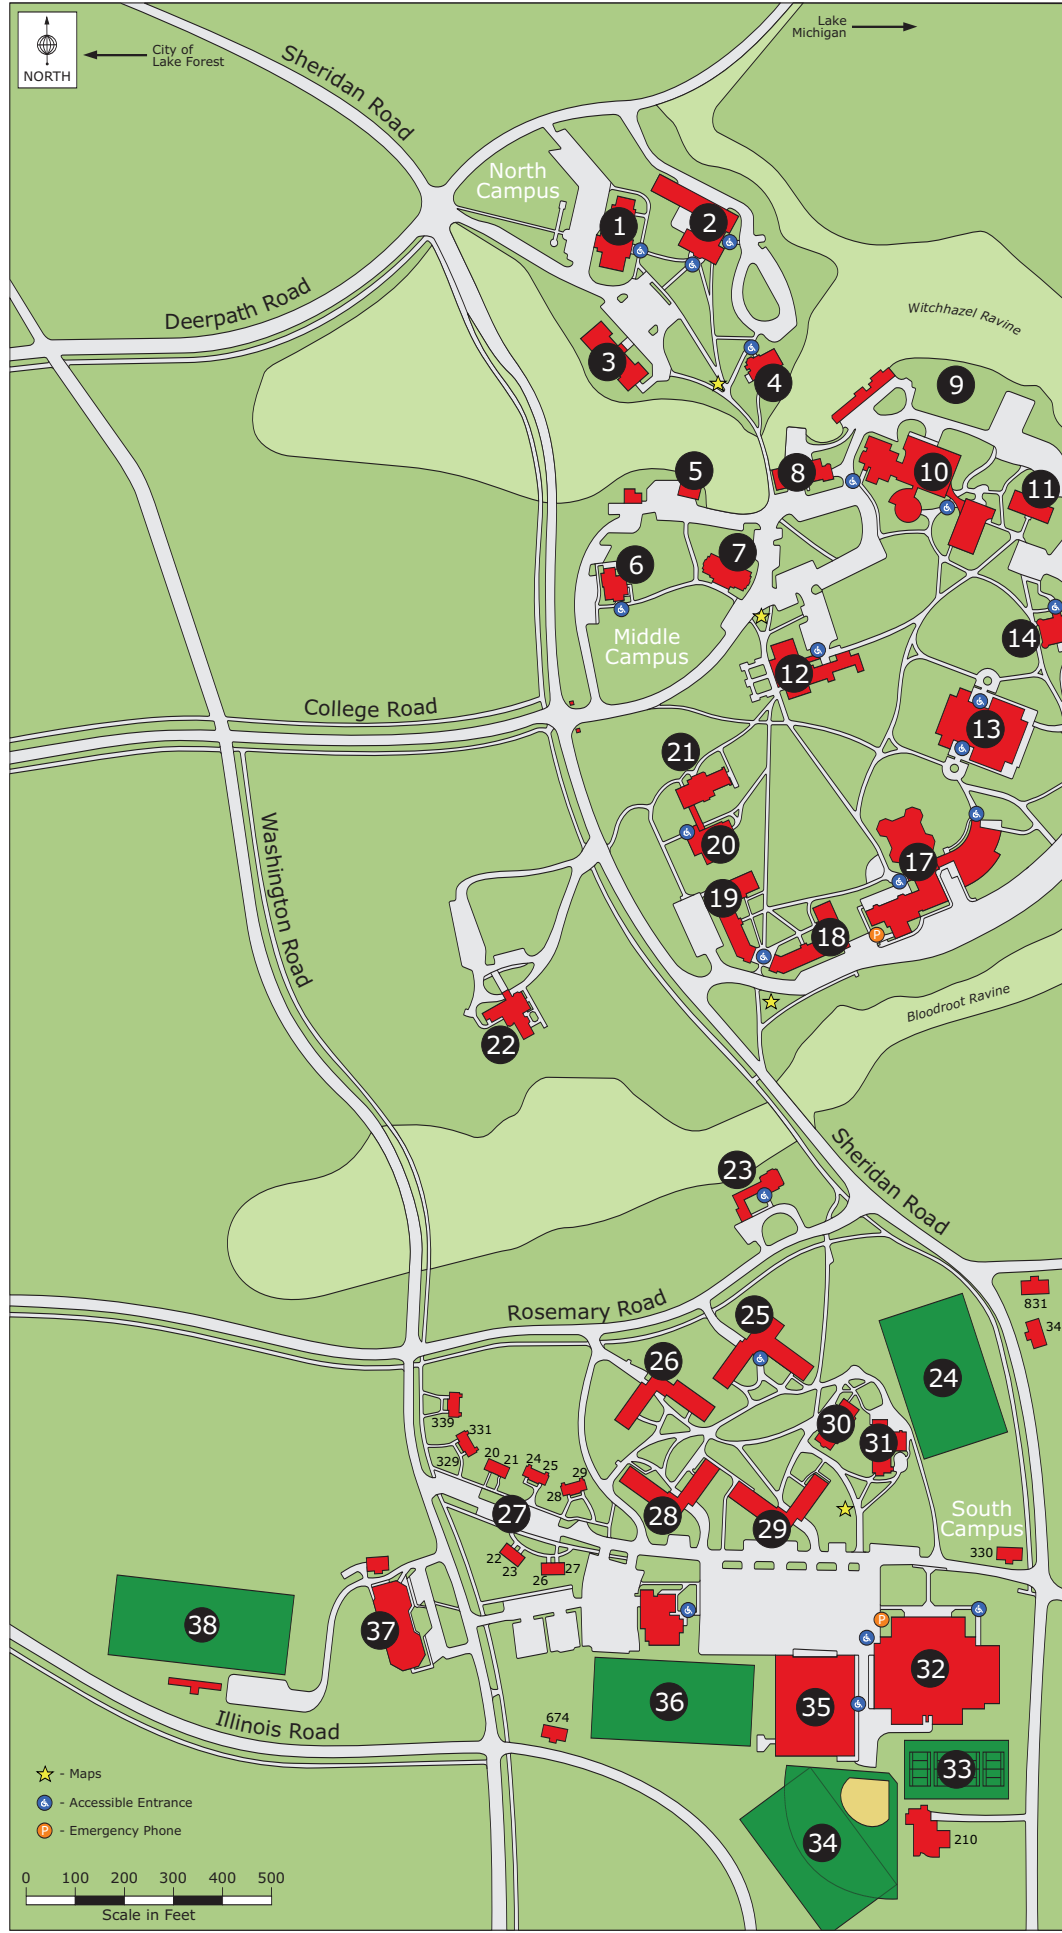

City of Lake Forest

Lake Michigan

LAKE FOREST COLLEGE

555 N. Sheridan Road
Lake Forest, Illinois 60045
847-234-3100
www.lakeforest.edu

Campus Facilities

1. Durand Art Institute
  Sonnenschein Gallery
2. Deerpath Hall
3. Lois Durand Hall
4. Cleveland-Young International Center
5. Ravine Lodge
6. Patterson Lodge (Admissions/Fin. Aid)
7. North Hall (Administration)
8. Facilities Management
9. Shooting Star Savanna
10. Johnson Science Center
  McCormick Auditorium, Dixon Science Center, Center for Chicago Programs
11. Carnegie Hall
12. Young Hall (Visual Communications)
13. Donnelley and Lee Library
14. Hotchkiss Hall (Meyer Auditorium)
15. CC7
16. Campus Circle
17. Mohr Student Center/Stuart Commons
  Calvin Durand Hall, Cafeteria, Security Mailroom, Bookstore
18. Harlan Hall
19. Blackstone Hall
20. Lily Reid Holt Memorial Chapel
21. Reid Hall
22. Glen Rowan House
23. Career Advancement Center
24. Wasylik Field
25. Nollen Hall
26. Gregory Hall
27. South Campus Housing
28. McClure Hall
29. Roberts Hall
30. Moore Hall
31. Hixon Hall (Allan Carr Theatre)
32. Sports Center
33. Tennis Courts
34. Softball and Soccer Field
35. Ice Rink
36. Athletic Practice Field
37. Halas Hall
38. Farwell Field

- ★ - Maps
- ♿ - Accessible Entrance
- ☎ - Emergency Phone